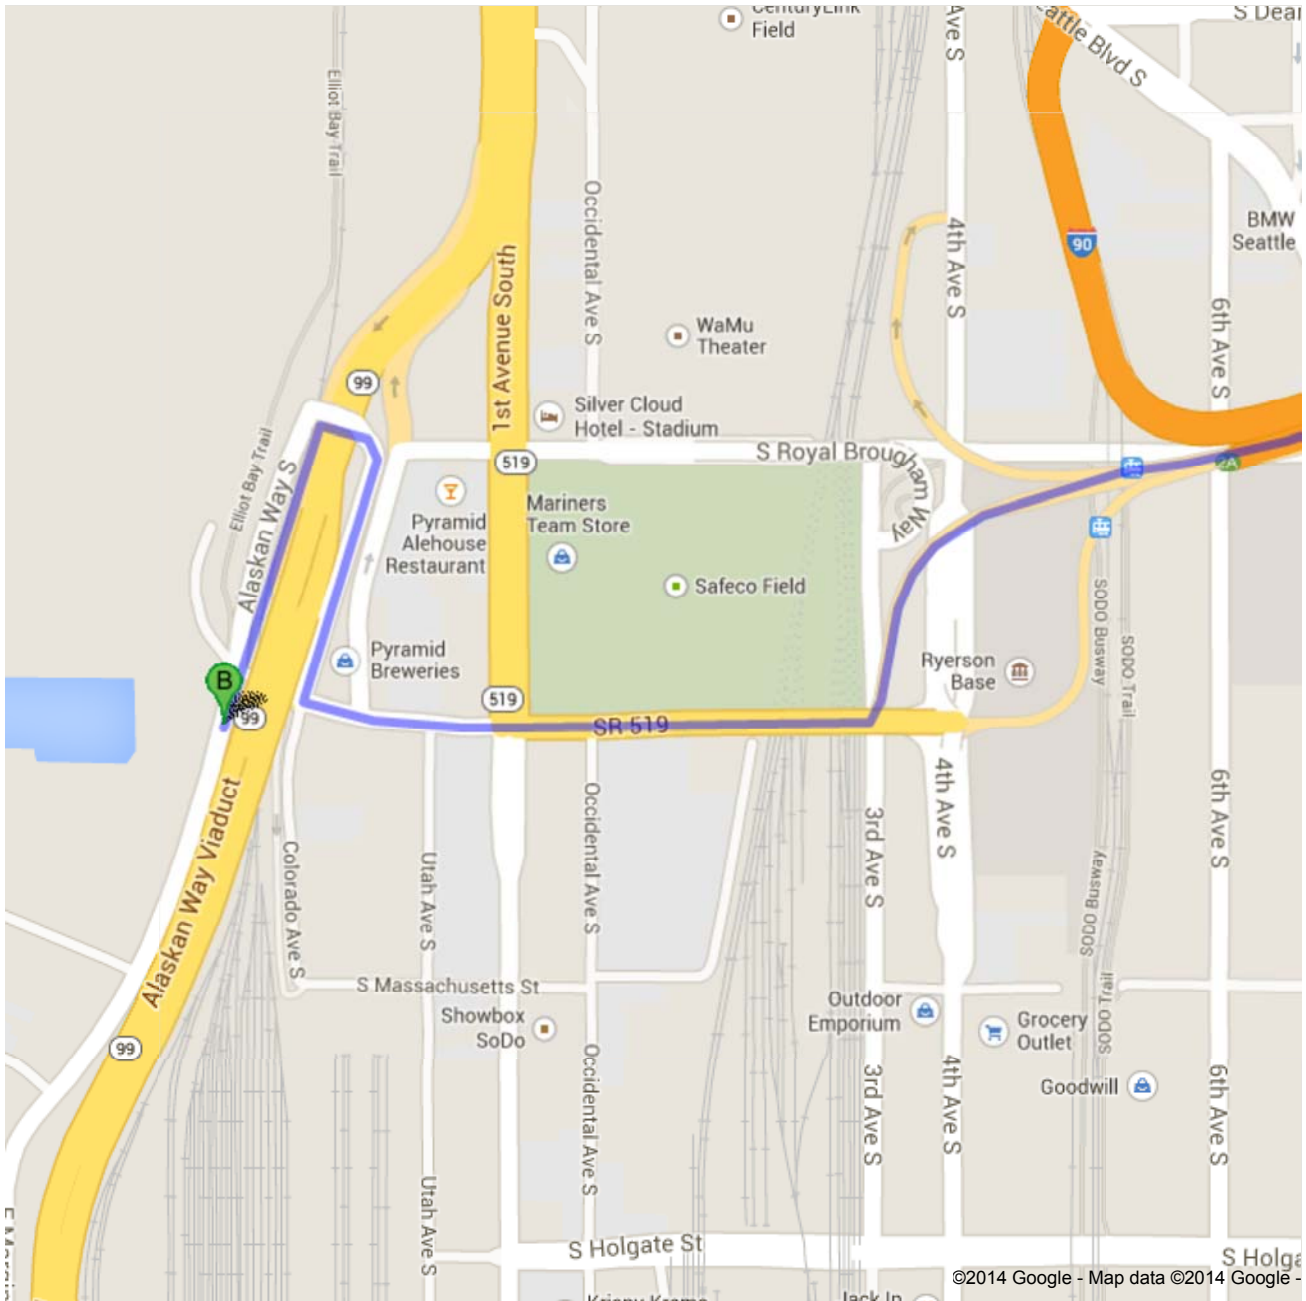

Directions to 1519 Alaskan Way S, Seattle, WA 98134

2.6 mi – about 5 mins

After coming to the bottom of the overpass, the entrance is ~ 500 feet on the right.

I-90 W

1. Head **west** on **I-90 W** toward **Exit 3B**
About 2 mins

go 1.5 mi
total 1.5 mi

2. Take the **4th Ave S** exit

go 0.2 mi
total 1.7 mi

3. Keep left at the fork, follow signs for **E Martinez Dr**

go 0.2 mi
total 1.9 mi

4. Turn right onto **Edgar Martinez Dr S/SR 519**

go 0.2 mi
total 2.1 mi

5. Continue onto **S Atlantic St**

go 0.1 mi
total 2.2 mi

6. Turn right onto **S Atlantic Street Overpass/Colorado Ave S**

go 0.2 mi
total 2.4 mi

7. Turn left onto **Alaskan Way S**
Destination will be on the right

go 0.2 mi
total 2.6 mi

1519 Alaskan Way S, Seattle, WA 98134

These directions are for planning purposes only. You may find that construction projects, traffic, weather, or other events may cause conditions to differ from the map results, and you should plan your route accordingly. You must obey all signs or notices regarding your route.